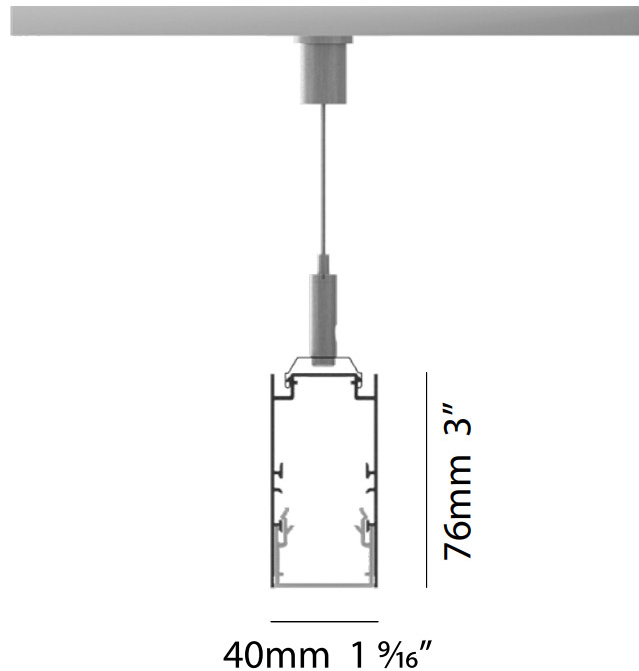

PROJECT
TYPE
SPECIFIER
QUANTITY
DATE

HYPRO 40 SUSPENSION

A3HY40-SUS-SYS

base number

1. To build a product code in our configurator select the specify button on the base model # product page
2. To build a manual product code on this datasheet choose from the options listed below in blue font and add the suffix to the base model #

GENERAL

Series: Hypro
Subseries: Hypro 40
Brand: Prolicht
Division: Architectural
Mounting Type: Suspension
Mounting Location: Ceiling
Subcategory: Profile

PHYSICAL

Fixture Finish: SSR / BKV / CWI / CRY / HAB / UFT / ITA / RUA / FTG / MYG / LOD / PUS / FRO / FUP / KIA / POP / BLS / SPG / MEY / GOH / GUM / CHC / COM / ABZ / JAG / OBR / MOS / ROR
Fixture Material: Aluminum

ELECTRICAL

Lamp Type: LED (Zhaga Standard)
Dimming: Non-Dimmable / 0-10V Dimming
Driver Included: Yes
Driver Location: Integrated
Driver Type: Constant Current - 120Vac
Driver Class: Class 2
Input Voltage (V): 120

LED

Lamp Life (hrs): 50000
Upon Request: Color Temperature RGB-W Tunable Special LED CRI (no minimum qty) price increase + longer lead time

OPTICAL

Upon Request: Special Beam Angle

RATINGS AND CERTIFICATIONS

Certified By: Certified for North American Standards
IP rating: IP20